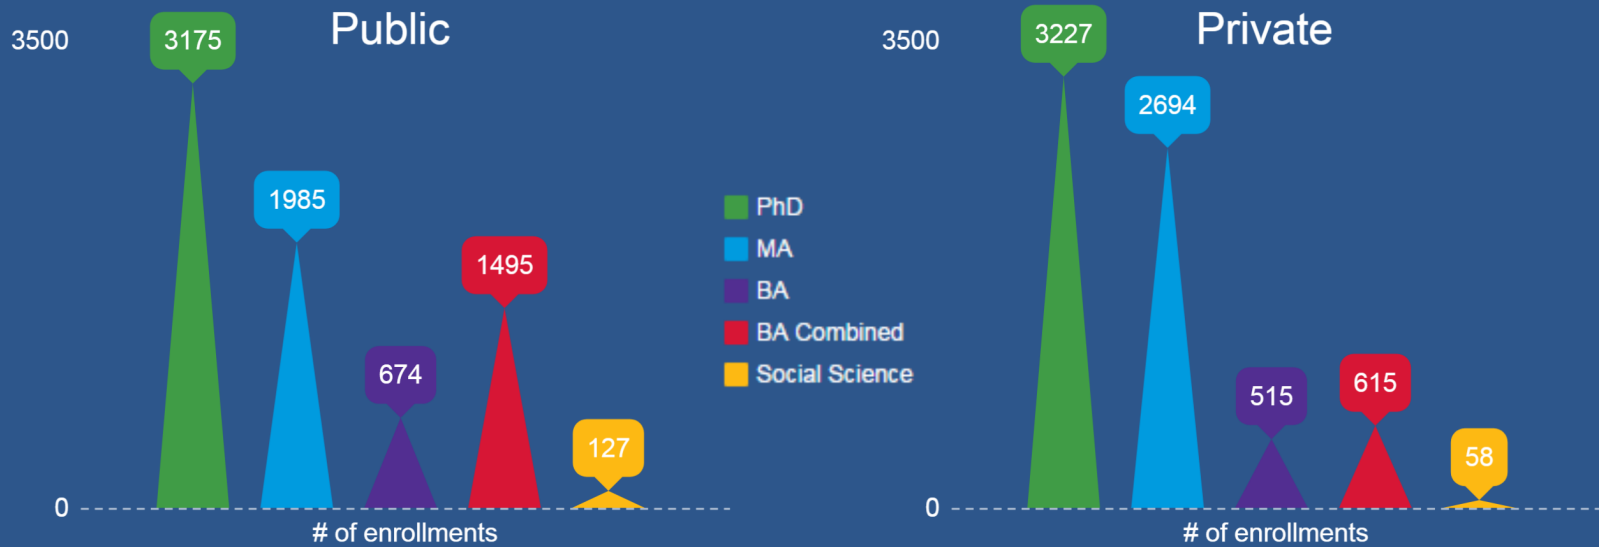

ENROLLMENTS IN POLITICAL SCIENCE

Median enrollment in undergraduate courses

Enrollment here refers to the number of seats filled in undergraduate political science courses. The median of enrollment has been calculated for public and private institutions by highest degree offered in political science or government.

Changes in enrollment by highest degree offered

■ Declined significantly ■ Declined slightly ■ Stayed the same ■ Increased slightly ■ Increased significantly

Self-reported changes in enrollments from 2014-15 to 2015-16 for all institutions by highest degree offered in political science or government.