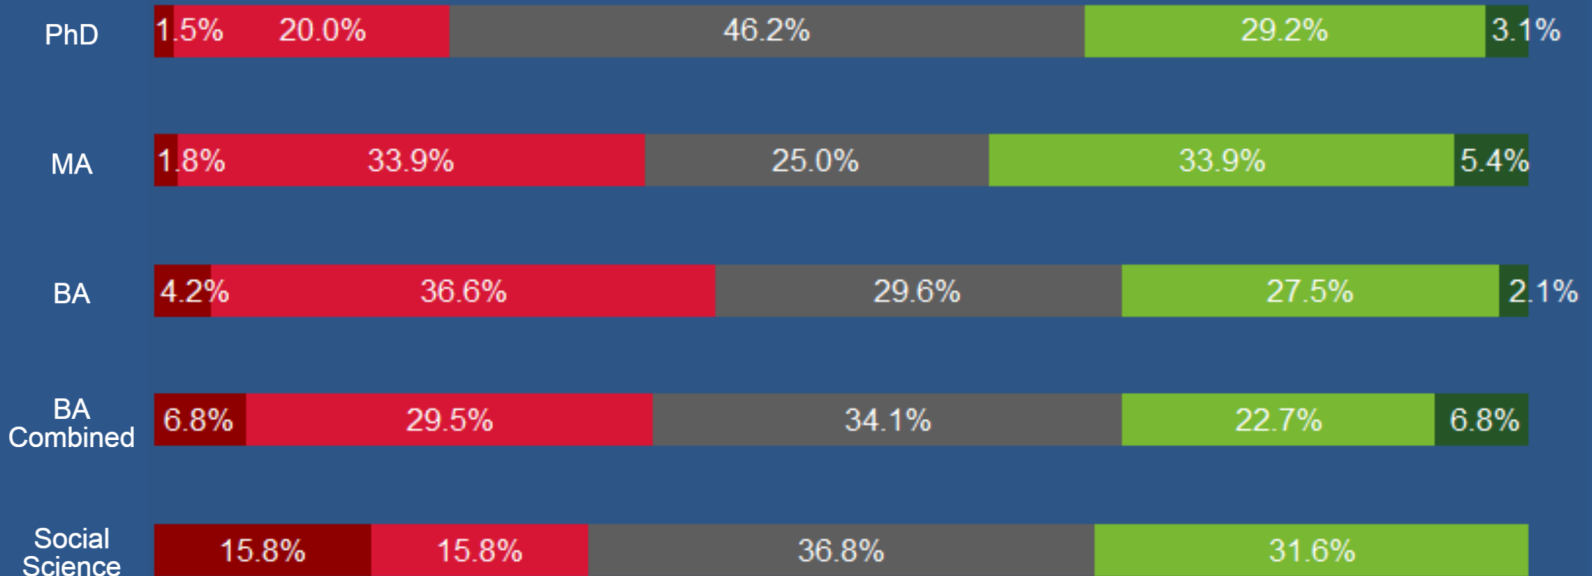

ENROLLMENTS IN POLITICAL SCIENCE

Median enrollment in undergraduate courses

Enrollment here refers to the number of seats filled in undergraduate political science courses. The median of enrollment has been calculated for public and private institutions by highest degree offered in political science or government.

Changes in enrollment by highest degree offered

■ Declined significantly ■ Declined slightly ■ Stayed the same ■ Increased slightly ■ Increased significantly

Self-reported changes in enrollments from 2014-15 to 2015-16 for all institutions by highest degree offered in political science or government.